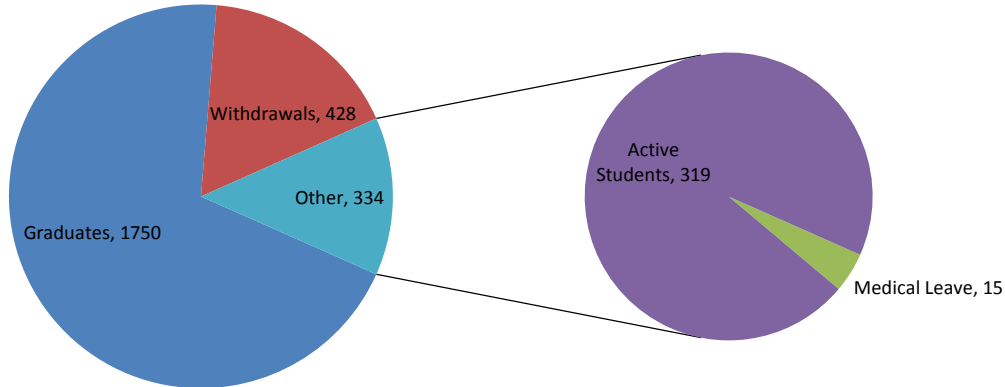

New Learning Resources Online Achievement Data for PY 2011

July 1, 2010 to June 30, 2011

Enrollments	2512
Graduates	1750
Withdrawals	428
Medical Leave	15
Active Students	319
Graduates	1750
Net Enrollments (Enrollments less Active on June 30, 2011)	2193
Graduation Rate	80%

New Learning Resources Online: 2512 Enrollments During Program Year 2010-11 (July 1, 2010 to June 30, 2011)

New Learning Resources Online: Graduation Rate Program Year 2010-11